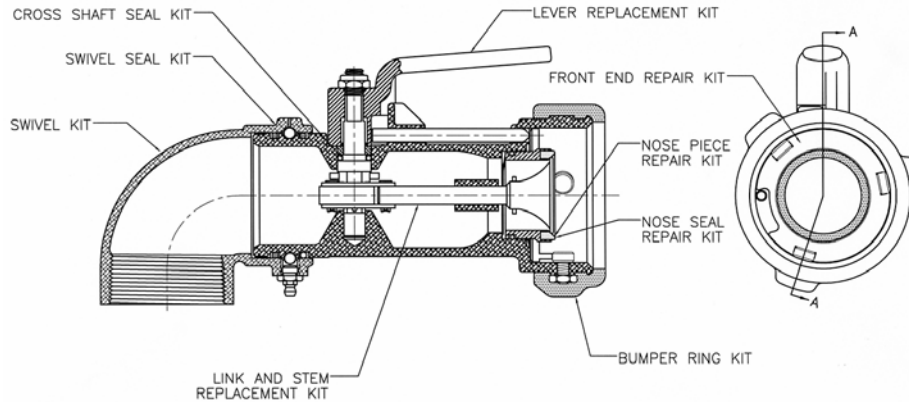

DRY-BREAK II™ PRODUCT BULLETIN

J72 & J79 COUPLER & ADAPTER REPAIR KITS (A & B VERSIONS)

Emco Wheaton has developed a series of REPAIR KITS suitable for the field repair of the J72 & J79 Series Couplers & Adapters.

Each kit includes an instruction sheet and all components and consumables needed to repair the specific wear zone. The part number is prominently displayed for easy stock identification. Below is a summary of the usage and key content of each type of KIT (*All Kits include Silicone Oil, Diagram, and Instruction Sheet*):

Front End Repair Kits (Major): For rebuilding the front end of the coupler. Contains Wave spring, O-Ring, Wave washer, Interlock plate, Interlock Pin, Bayonet Studs (3) and Lock Nuts (3), Bumper Ring, Nose Seal, Nose Piece, Cotter Pin, and Coiled Spring Pin.

Front End Repair Kits (Minor – Soft Parts): For repairing the front end of the coupler. Contains Wave spring, O-Ring, Wave washer, Bayonet studs (3) and Lock Nuts (3), Bumper ring, Nose seal, Cotter Pin, and Coiled Spring Pin.

Nose Seal Kit: For replacing the Nose Seal. Contains Nose seal, O-Ring, and Cotter Pin.

Nose Piece Kit: For replacement of a damaged poppet and nosepiece. Contains Nose Piece, Nose Seal, O-Ring, Poppet, and Cotter Pin.

Bumper Ring Kit: For replacing bumper rings that are worn or damaged. Contains 4 Bumper rings

Cross Shaft Seal Kit: For repairing leaks in the cross-shaft area. Contains O-Ring, Nylock Nut, Groove Pin, Roll Pin, and Follower. "B" Version Stainless contains O-Ring, Nylock Nut, Shaft retainer, Bearing (2), Washer, Inner Bearing, and Collar.

Lever Replacement Kit: For replacing the lever and cross-shaft. Contains Lever, cross shaft and contents of "Cross Shaft Seal Kit" (see above).

Link & Stem Replacement Kit: For complete replacement of a damaged Link & Stem Assembly. Contains Link & Stem Assembly and contents of "Cross Shaft Seal Kit" (see above).

Swivel Seal Kit: For complete repair and rebuilding of either 90° or straight Swivel. Contains Dust seal O-Ring, Liquid seal O-Ring, Grease Fitting, Ball bearings (6), Bearing Strip, Ball Retainer Screw, and gasket (ISO / BSPP versions only).

Swivel Replacement Kit: For complete replacement of either 90° or straight Swivel. Contains Swivel Body, and contents of "Swivel Seal Kit" (See above).

Adapter Repair Kit: For all adapter repairs. Contains Seal O-Ring or Disc, Valve Spring, and where applicable, Screw, Retaining Ring, Nylon Insert, and/or Nylon Washer. Listed below are the repair kits that are now available for Adapters.

Adapter Part #	Kit #	Adapter Part #	Kit #
All J1302 & J1304 Viton or Buna	800529	J72 STAINLESS / VITON REV. A	800331
J72 & J79 Buna REV. A Alum & Brass	494118	J72 STAINLESS / CHEMRAZ REV. A	800333
J72 & J79 VITON REV. A Alum & Brass	494119	J72 STAINLESS / VITON REV. B	800834
J72 & J79 Buna REV. B Alum & Brass	800300	J72 STAINLESS / CHEMRAZ REV. B	800833
J72 & J79 VITON REV. B Alum & Brass	800303